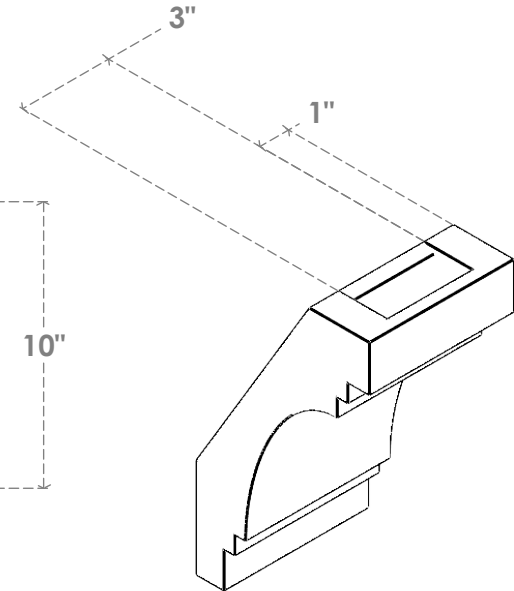

ITEM NUMBER: BRCURO050X06000X10000PECRCPR

5"W X 6"D X 10"H PESCADERO ROUGH CEDAR WOODGRAIN OPEN
TIMBERTHANE BRACE, PRIMED TAN

SIDE PROFILE

FRONT PROFILE

ISOMETRIC

EKENA MILLWORK
2300 WEST MAIN ST.
CLARKSVILLE, TX 75426
TOLL FREE: 866-607-0453
WWW.EKENAMILLWORK.COM

NOTES

1. INSTALLATION TO BE COMPLETED IN ACCORDANCE WITH MANUFACTURER'S SPECIFICATIONS.
2. DRAWING MAY NOT BE TO SCALE
3. THIS DRAWING IS INTENDED FOR DESIGN AND PLANNING PURPOSES ONLY.
4. ALL INFORMATION CONTAINED HEREIN WAS CURRENT AT THE TIME OF DEVELOPMENT BUT MUST BE REVIEWED AND APPROVED BY THE PRODUCT MANUFACTURER TO BE CONSIDERED ACCURATE.
5. TIMBERTHANE ARCHITECTURAL PRODUCTS ARE MADE FROM HIGH DENSITY URETHANE AND COME FACTORY PRIMED