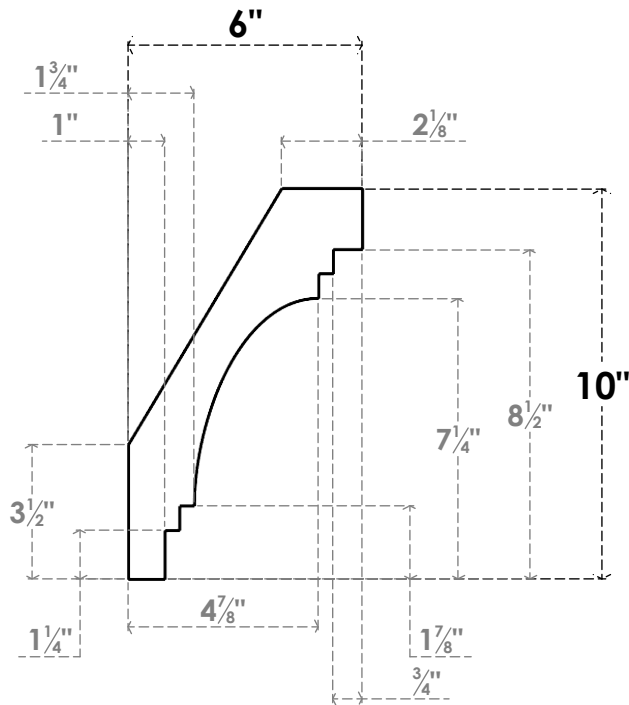

ITEM NUMBER: BRCURO050X06000X10000PECRCPR

5"W X 6"D X 10"H PESCADERO ROUGH CEDAR WOODGRAIN OPEN
TIMBERTHANE BRACE, PRIMED TAN

SIDE PROFILE

FRONT PROFILE

ISOMETRIC

EKENA MILLWORK
2300 WEST MAIN ST.
CLARKSVILLE, TX 75426
TOLL FREE: 866-607-0453
WWW.EKENAMILLWORK.COM

NOTES

1. INSTALLATION TO BE COMPLETED IN ACCORDANCE WITH MANUFACTURER'S SPECIFICATIONS.
2. DRAWING MAY NOT BE TO SCALE
3. THIS DRAWING IS INTENDED FOR DESIGN AND PLANNING PURPOSES ONLY.
4. ALL INFORMATION CONTAINED HEREIN WAS CURRENT AT THE TIME OF DEVELOPMENT BUT MUST BE REVIEWED AND APPROVED BY THE PRODUCT MANUFACTURER TO BE CONSIDERED ACCURATE.
5. TIMBERTHANE ARCHITECTURAL PRODUCTS ARE MADE FROM HIGH DENSITY URETHANE AND COME FACTORY PRIMED