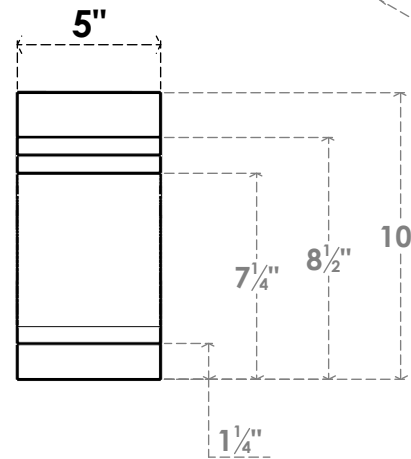

ITEM NUMBER: BRCURO050X06000X10000PECRCPR

5"W X 6"D X 10"H PESCADERO ROUGH CEDAR WOODGRAIN OPEN
TIMBERTHANE BRACE, PRIMED TAN

SIDE PROFILE

FRONT PROFILE

ISOMETRIC

EKENA MILLWORK
2300 WEST MAIN ST.
CLARKSVILLE, TX 75426
TOLL FREE: 866-607-0453
WWW.EKENAMILLWORK.COM

NOTES

1. INSTALLATION TO BE COMPLETED IN ACCORDANCE WITH MANUFACTURER'S SPECIFICATIONS.
2. DRAWING MAY NOT BE TO SCALE
3. THIS DRAWING IS INTENDED FOR DESIGN AND PLANNING PURPOSES ONLY.
4. ALL INFORMATION CONTAINED HEREIN WAS CURRENT AT THE TIME OF DEVELOPMENT BUT MUST BE REVIEWED AND APPROVED BY THE PRODUCT MANUFACTURER TO BE CONSIDERED ACCURATE.
5. TIMBERTHANE ARCHITECTURAL PRODUCTS ARE MADE FROM HIGH DENSITY URETHANE AND COME FACTORY PRIMED